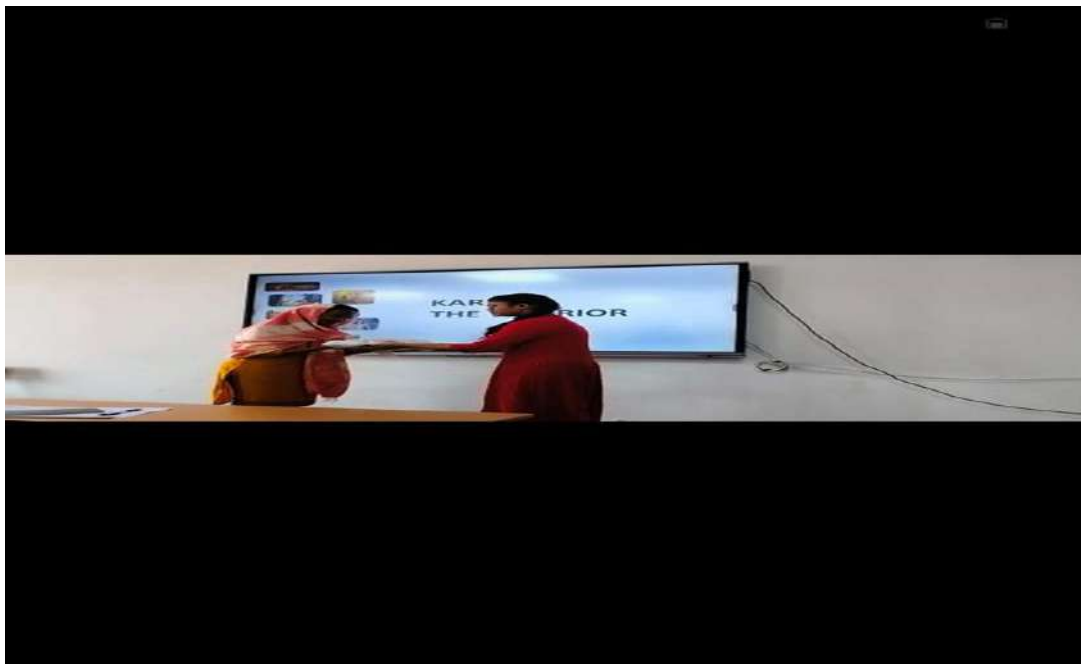

MALLA REDDY ENGINEERING COLLEGE FOR WOMEN

(Autonomous Institution-UGC, Govt. of India)

Accredited by NBA & NAAC with 'A' Grade

NIRF Indian Ranking, Accepted by MHRD, Govt. of India

Approved by AICTE, Permanently Affiliated to JNTUH, ISO 9001:2015 Certified Institution

Maisammaguda, Dhulapally, Secunderabad 500100.

ROLE PLAY